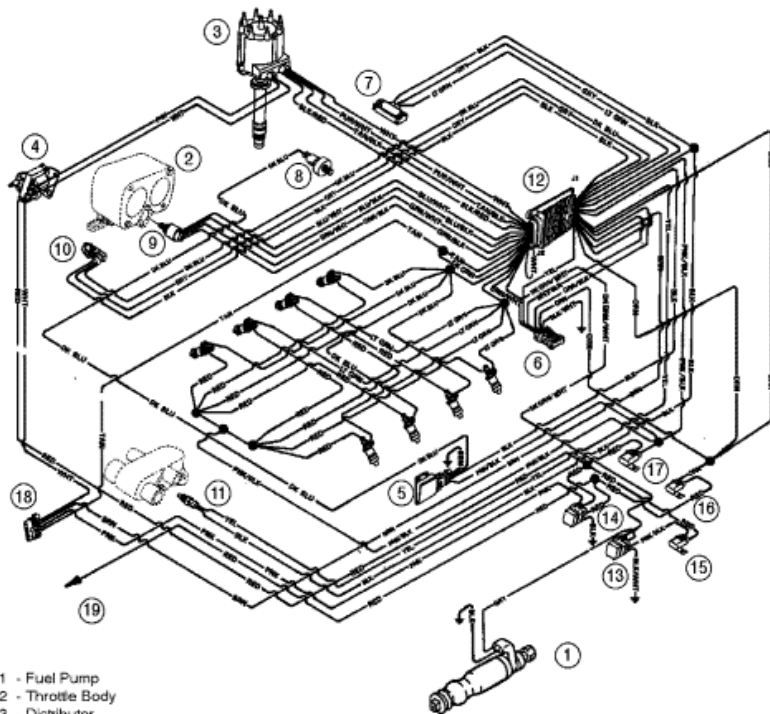

Parts List

Ref	Class	Part	Description	Qty	Comment	Footnote
-	84	860226A 2	WIRING HARNESS-ENGINE	1		

- 1 - Fuel Pump
- 2 - Throttle Body
- 3 - Distributor
- 4 - Coil
- 5 - Electronic Spark Control (KS) Module
- 6 - Data Link Connector (DLC)
- 7 - Manifold Absolute Pressure (MAP) Sensor
- 8 - Knock Sensor
- 9 - Idle Air Control (IAC)
- 10 - Throttle Position (TP) Sensor
- 11 - Engine Coolant Temperature (ECT) Sensor
- 12 - Electronic Control Module (ECM)
- 13 - Fuel Pump Relay
- 14 - Ignition/System Relay
- 15 - Fuse (15 Amp) Fuel Pump
- 16 - Fuse (15 Amp) ECM/DLC/Battery
- 17 - Fuse (10 Amp) ECM/Injector/Ignition/Knock Module
- 18 - Harness Connector To Starting/Charging Harness
- 19 - Positive (+) Power Wire To Engine Circuit Breaker